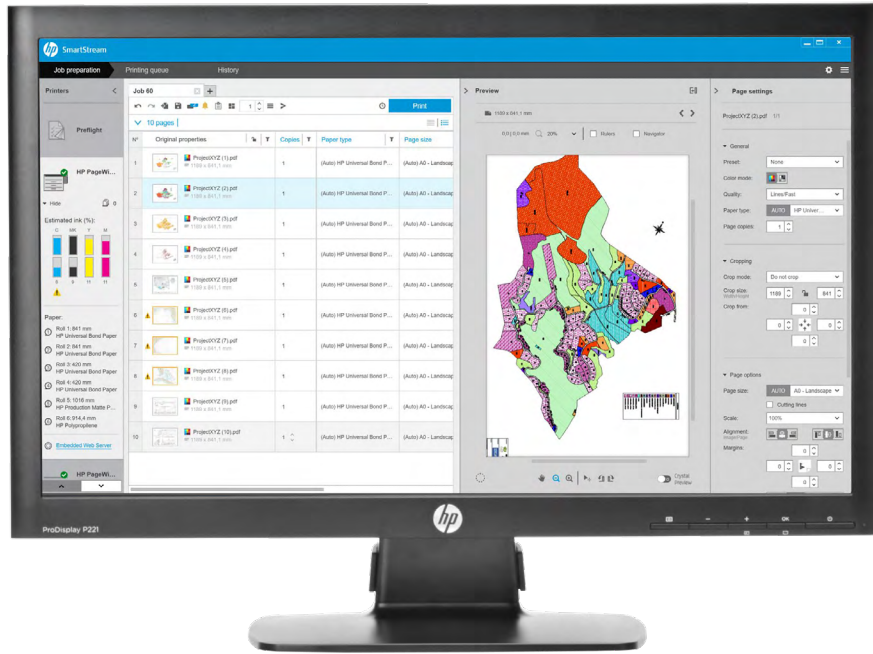

# HP SmartStream software for HP PageWide XL and HP DesignJet printers

Your large-format production workflow—two times more efficient<sup>1</sup>

## EFFICIENCY

**Streamline your production workflow**

- Easily distribute the HP SmartStream configuration into different workstations—presets, hot folders, printers
- Make sure files are produced reliably with the automatic detection of potential issues
- Manage your HP PageWide XL, HP DesignJet printers, and non-HP large-format printers<sup>3</sup>
- Run HP accessories, including online folders, stackers, and standalone scanners

## GROWTH

**Expand with color production**

- Efficiently produce all your GIS maps and point-of-sale (POS) poster applications on HP PageWide XL printers, and HP DesignJet printers
- Preview color just as it will print, and adjust settings with interactive HP Crystal Preview Technology
- Get the most out of your media with nesting designed to minimize paper waste
- Get accurate data for invoicing—job report summary even includes pixel coverage