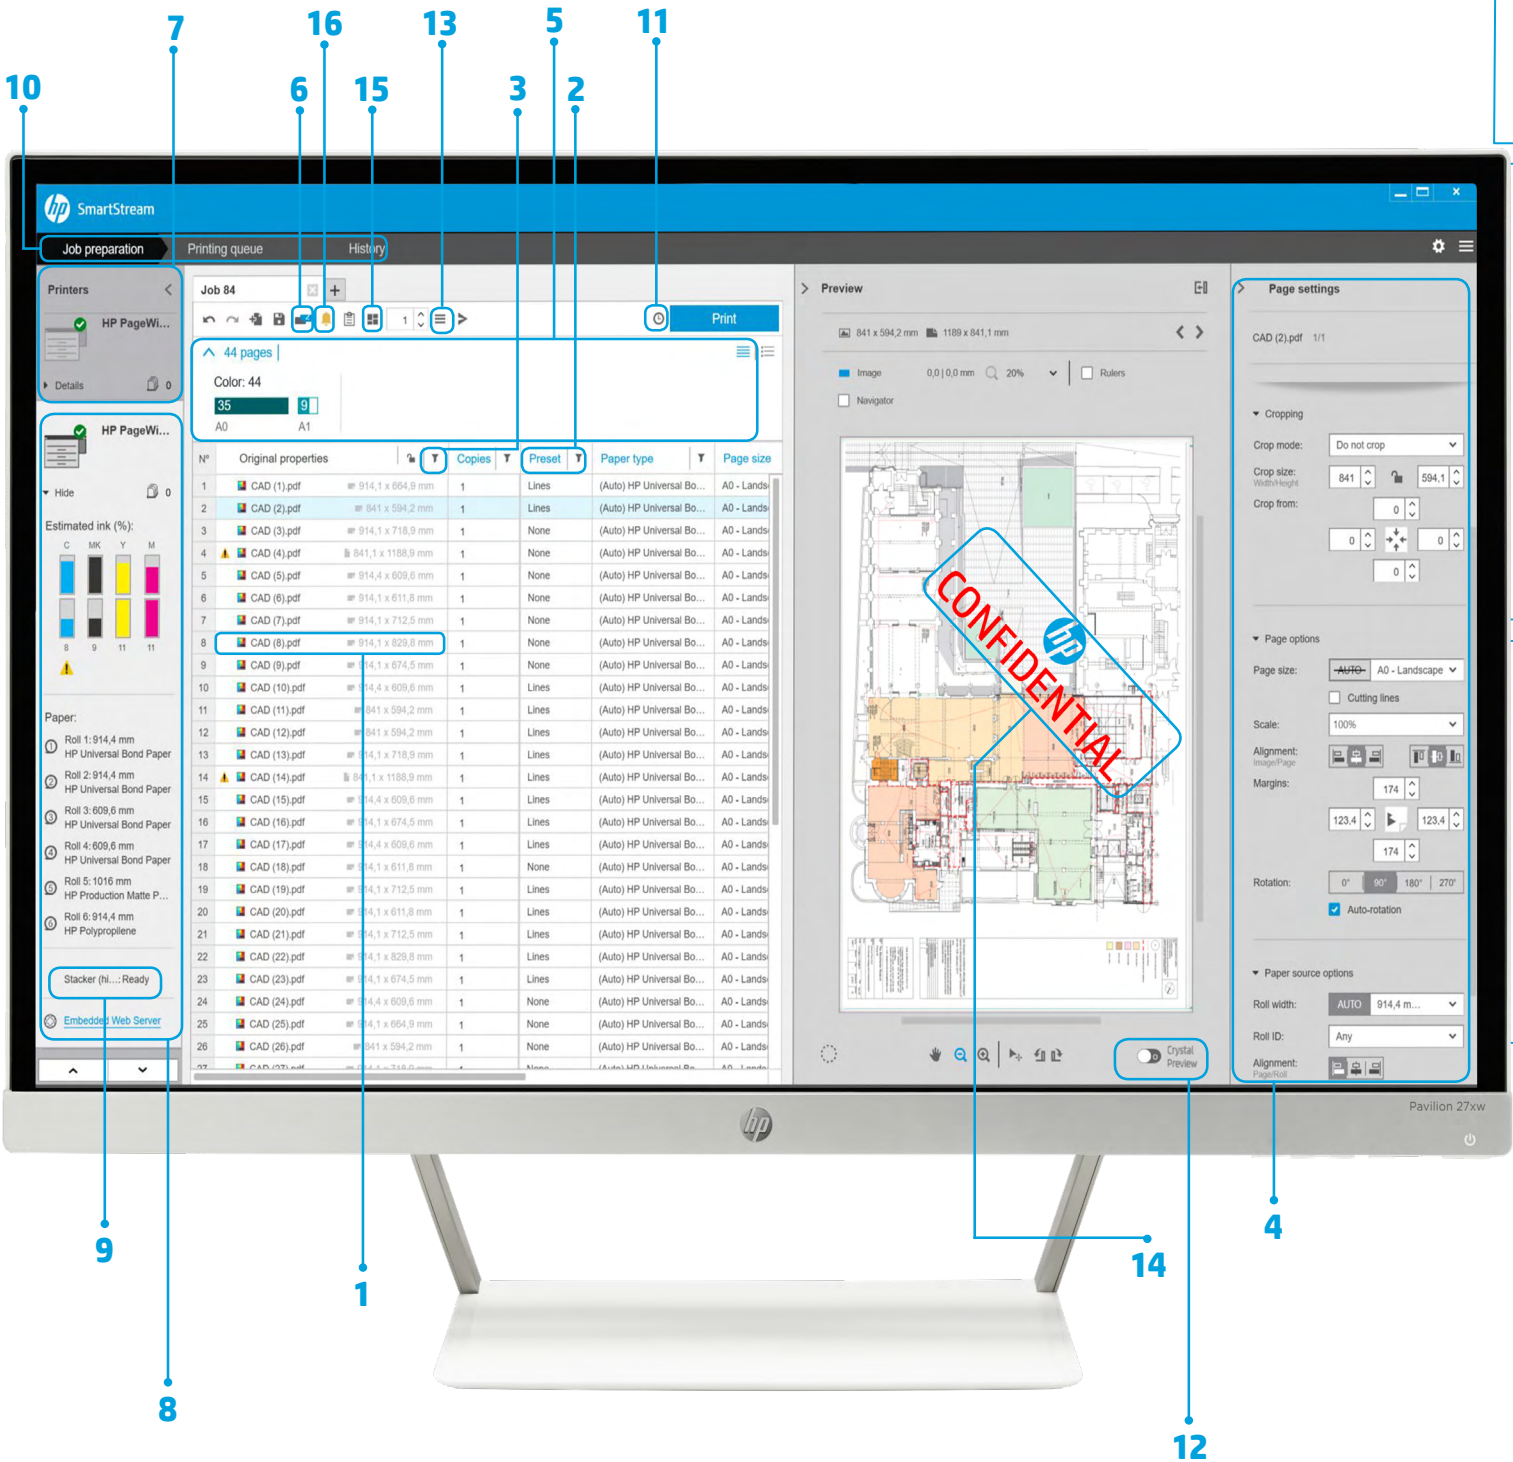

HP SmartStream software

Help improve your productivity and operator efficiency